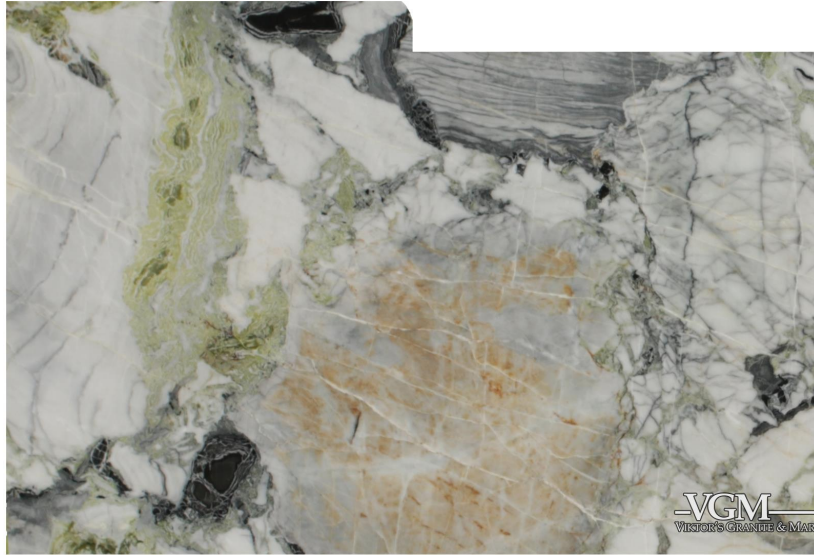

## White Beauty

### Slab Details

---

Material	Marble
Thickness:	3 cm
Usable Area:	10.1 sq.Ft.
Length:	47.55 in
Width:	32.31 in
Item ID:	6881-1
Rack:	B14