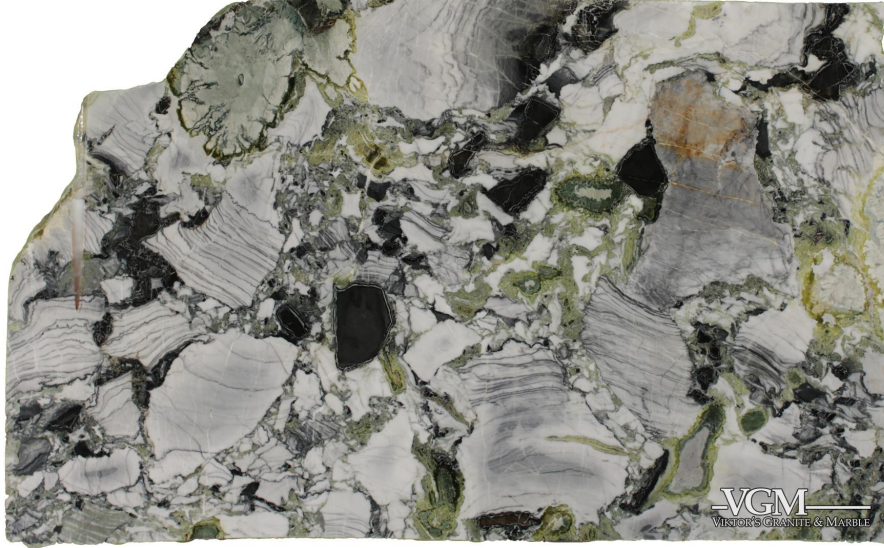

White Beauty

Slab Details

Material	Marble
Thickness:	3 cm
Usable Area:	50.5 sq.Ft.
Length:	118.71 in
Width:	73.72 in
Item ID:	5449
Rack:	B14