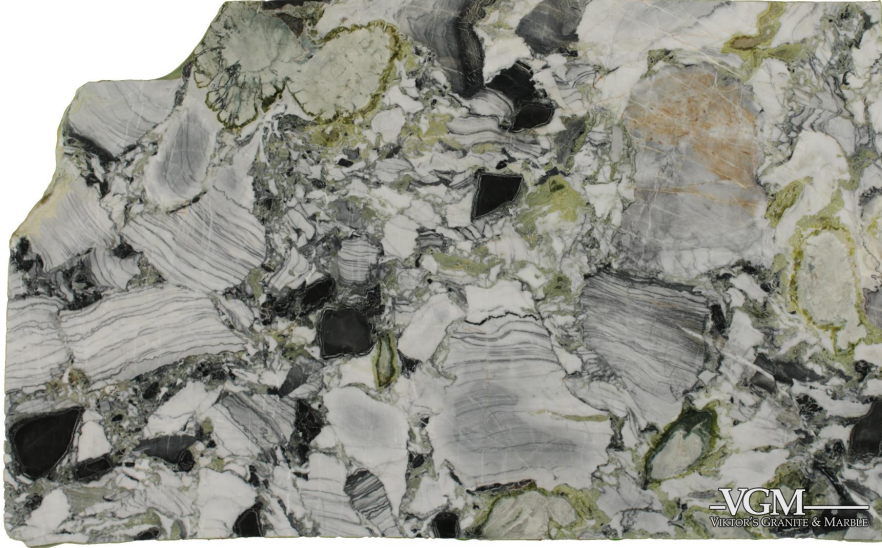

White Beauty

Slab Details

Material	Marble
Thickness:	3 cm
Usable Area:	51.3 sq.Ft.
Length:	118.87 in
Width:	73.95 in
Item ID:	6877
Rack:	B14