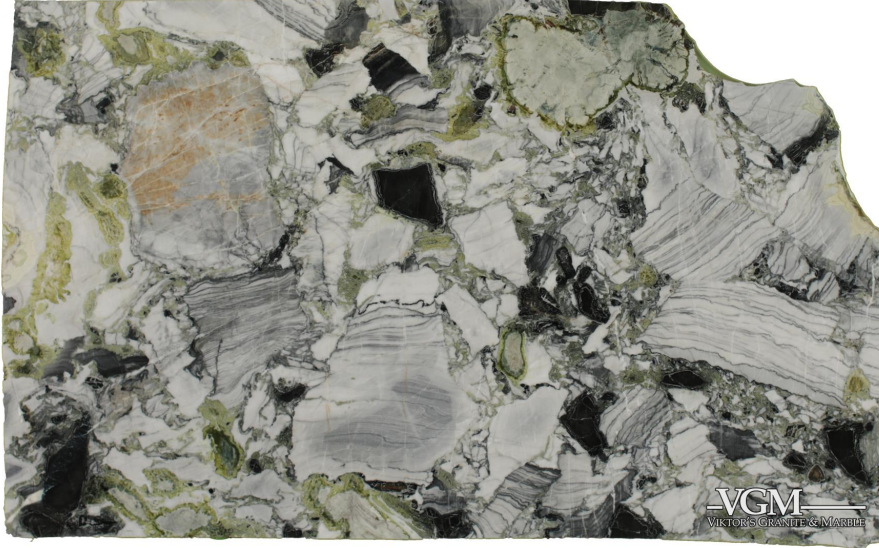

White Beauty

Slab Details

Material	Marble
Thickness:	3 cm
Usable Area:	51.4 sq.Ft.
Length:	118.67 in
Width:	73.99 in
Item ID:	6878
Rack:	B14