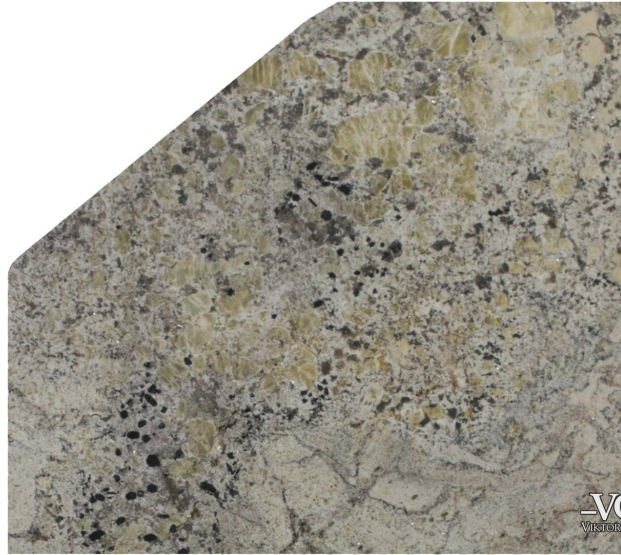

Amarone Light

Slab Details

Material	Granite
Thickness:	3 cm
Usable Area:	10.3 sq.Ft.
Length:	49 in
Width:	43.54 in
Item ID:	5942-1
Rack:	R2