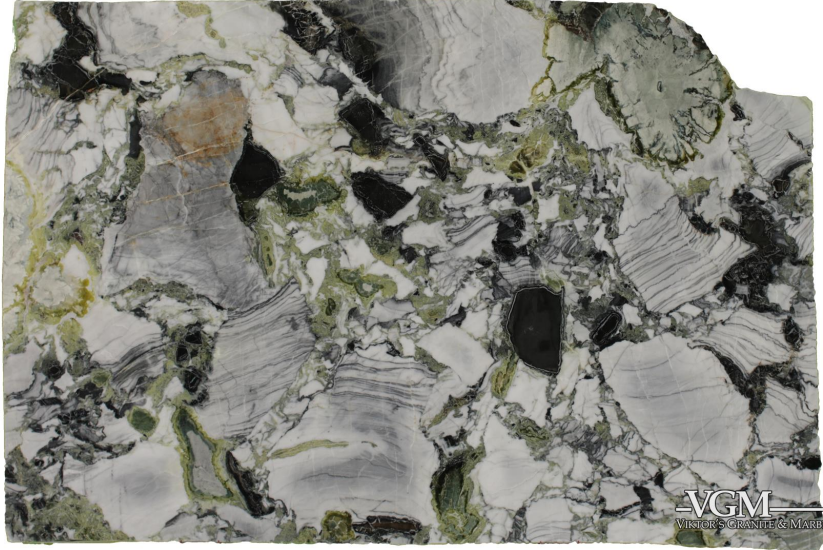

## White Beauty

### Slab Details

---

Material	Marble
Thickness:	3 cm
Usable Area:	50.2 sq.Ft.
Length:	109.54 in
Width:	73.51 in
Item ID:	5450
Rack:	B14