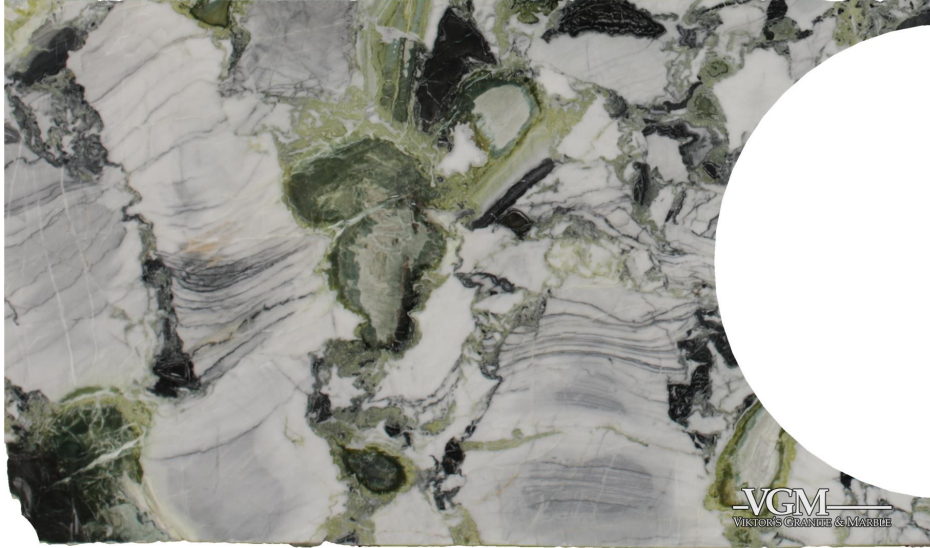

White Beauty

Slab Details

Material	Marble
Thickness:	3 cm
Usable Area:	15.7 sq.Ft.
Length:	72.17 in
Width:	42.74 in
Item ID:	5458-1
Rack:	B14