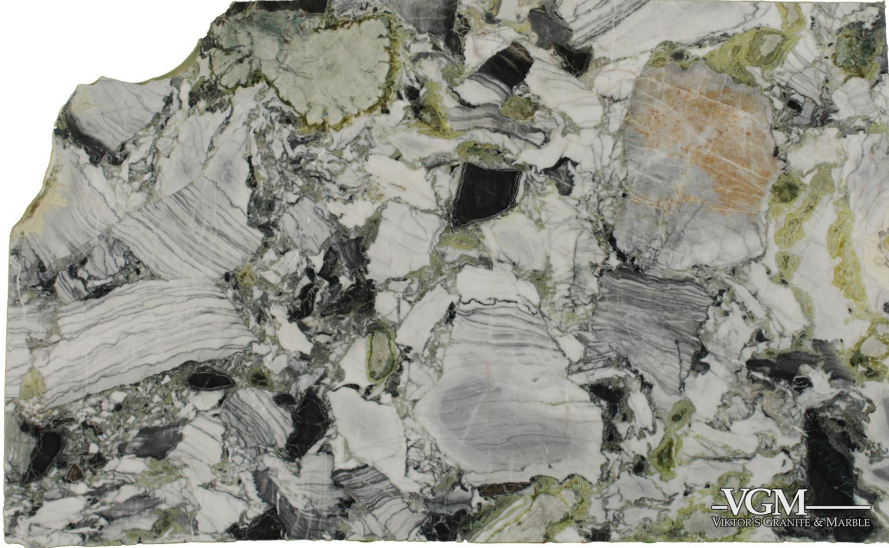

White Beauty

Slab Details

Material	Marble
Thickness:	3 cm
Usable Area:	51.5 sq.Ft.
Length:	118.94 in
Width:	73.56 in
Item ID:	6879
Rack:	B14