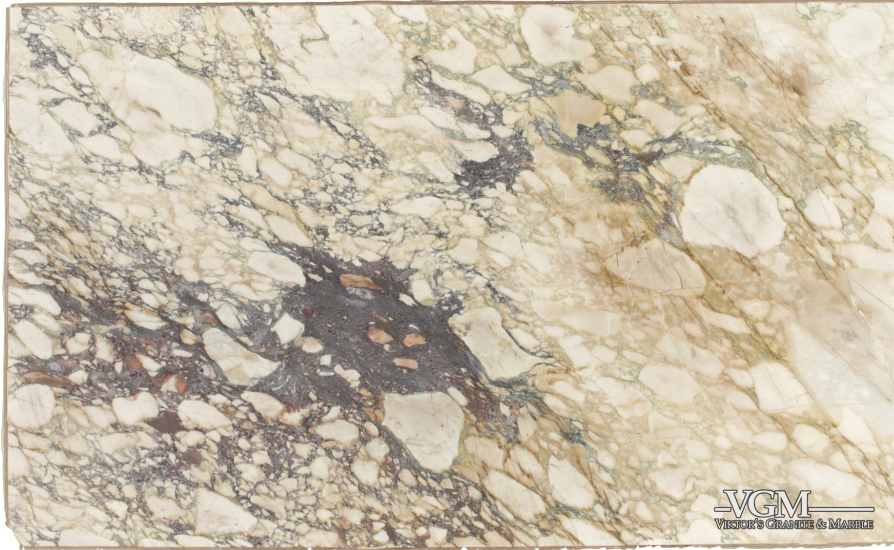

Calacatta Monet

Slab Details

Material	Marble
Thickness:	3 cm
Length:	132.11 in
Width:	80.89 in
Item ID:	9266
Rack:	B15

Viktor's Granite & Marble

Phone: Address: 28 Beale Road Arden, NC 28704

www.vgmwnc.com