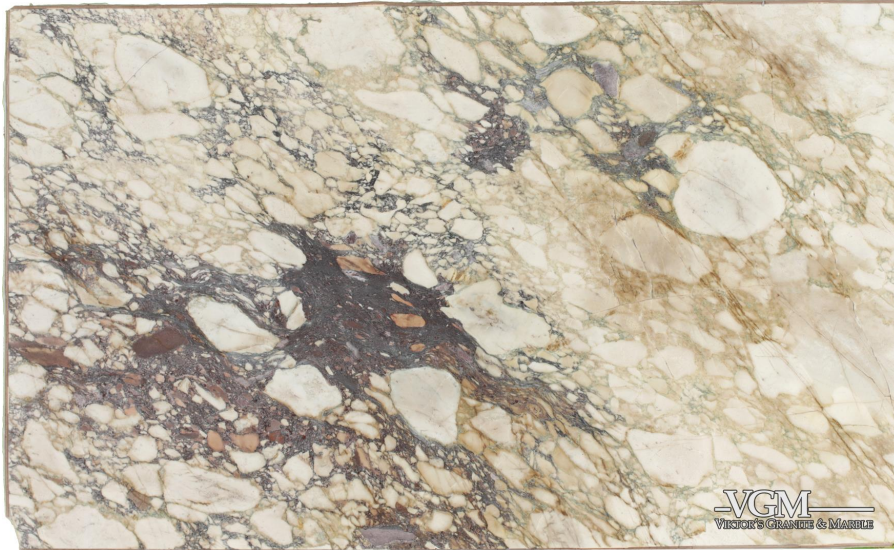

Calacatta Monet

Slab Details

Material	Marble
Thickness:	3 cm
Length:	131.82 in
Width:	80.85 in
Item ID:	9258
Rack:	B15

Viktor's Granite & Marble

Phone: Address: 28 Beale Road Arden, NC 28704

www.vgmwnc.com