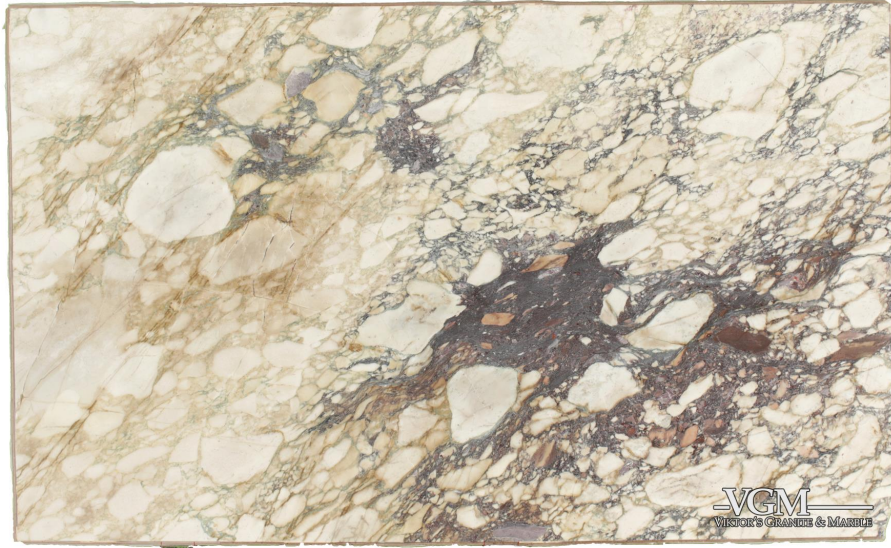

Calacatta Monet

Slab Details

Material	Marble
Thickness:	3 cm
Length:	133.09 in
Width:	81.87 in
Item ID:	9265
Rack:	B15

Viktor's Granite & Marble

Phone: Address: 28 Beale Road Arden, NC 28704

www.vgmwnc.com