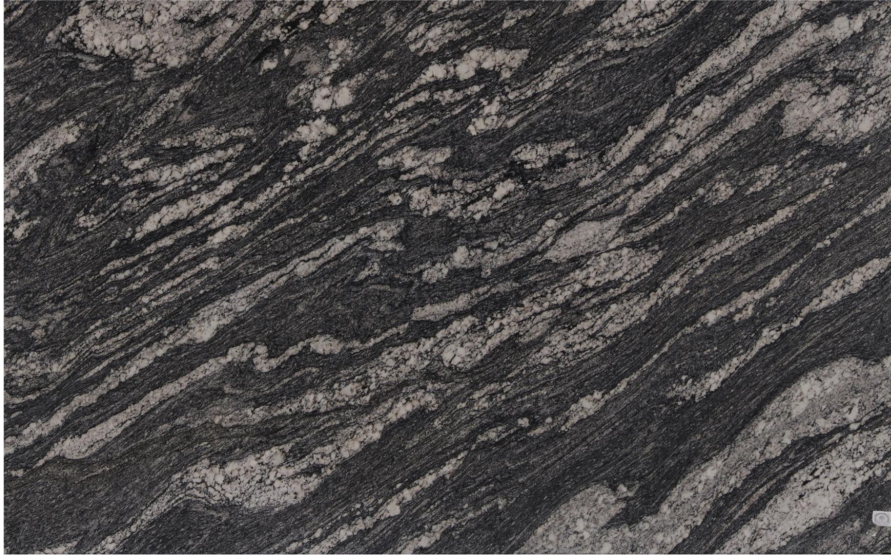

Waterfall

Slab Details

Material	SenSa Granite
Thickness:	3cm
Length:	90.9 in
Width:	56.39 in
Item ID:	127714
Location:	5-07

TRINDCO

Phone: (757) 539-0262 Address: 1004 Obici Industrial Boulevard, Suffolk, VA 23434