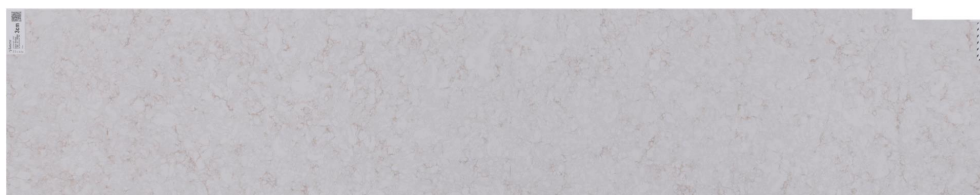

Clarino (Brushed)

Slab Details

Material	Viatera
Thickness:	3cm
Length:	130.09 in
Width:	25.31 in
Item ID:	114153
Location:	4-01

TRINDCO

Phone: (757) 539-0262 Address: 1004 Obici Industrial Boulevard, Suffolk, VA 23434