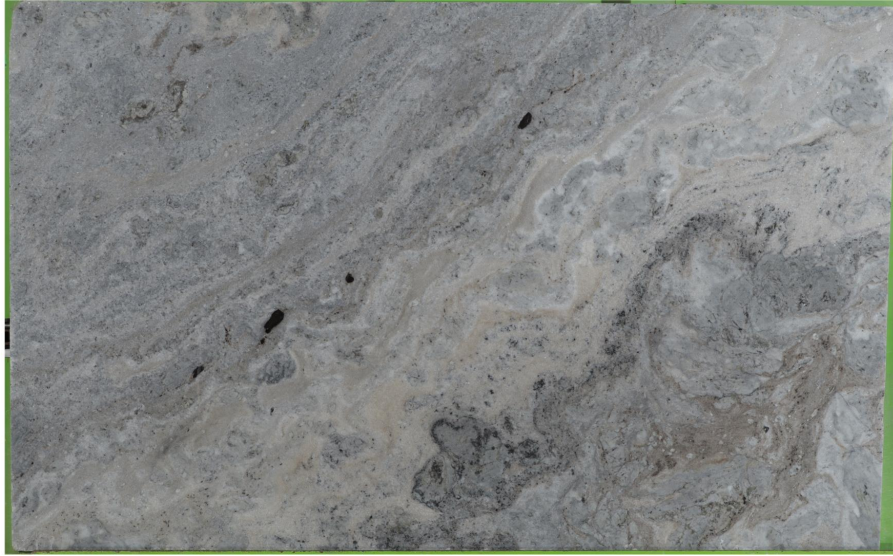

Fantasy / River Blue

Slab Details

Material	Marble
Thickness:	3cm
Length:	120.73 in
Width:	74.71 in
Item ID:	139521
Location:	3-04

TRINDCO

Phone: (757) 539-0262 Address: 1004 Obici Industrial Boulevard, Suffolk, VA 23434