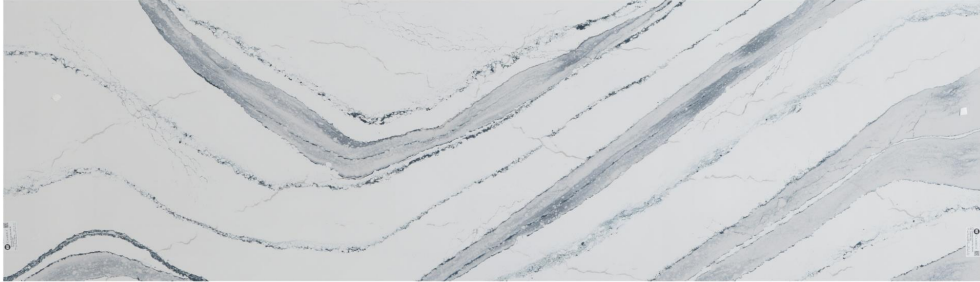

## Inverness Bristol Bay

### Slab Details

---

Material	Cambria
Thickness:	3cm
Length:	131.5 in
Width:	37.67 in
Item ID:	139433
Location:	9-08

TRINDCO

Phone: (757) 539-0262 Address: 1004 Obici Industrial Boulevard, Suffolk, VA 23434