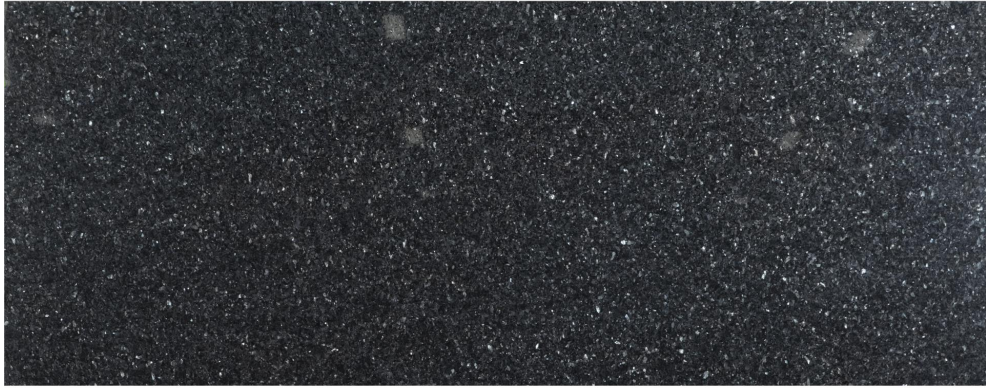

## Blue Pearl GT Extra

### Slab Details

---

Material	Granite
Thickness:	3cm
Length:	134.12 in
Width:	52.34 in
Item ID:	138977
Location:	4-15

TRINDCO

Phone: (757) 539-0262 Address: 1004 Obici Industrial Boulevard, Suffolk, VA 23434