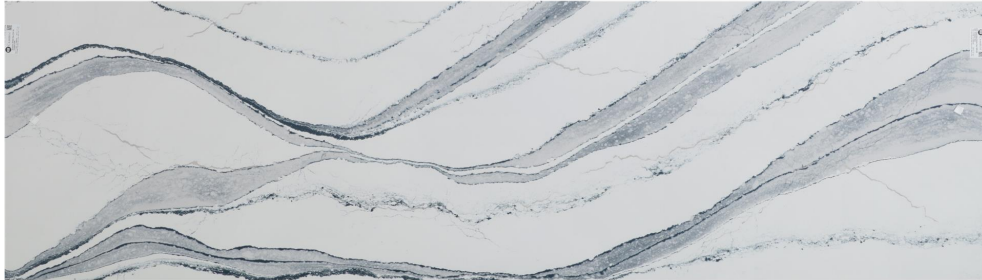

Inverness Bristol Bay

Slab Details

Material	Cambria
Thickness:	3cm
Length:	131.41 in
Width:	37.26 in
Item ID:	139434
Location:	8-08

TRINDCO

Phone: (757) 539-0262 Address: 1004 Obici Industrial Boulevard, Suffolk, VA 23434