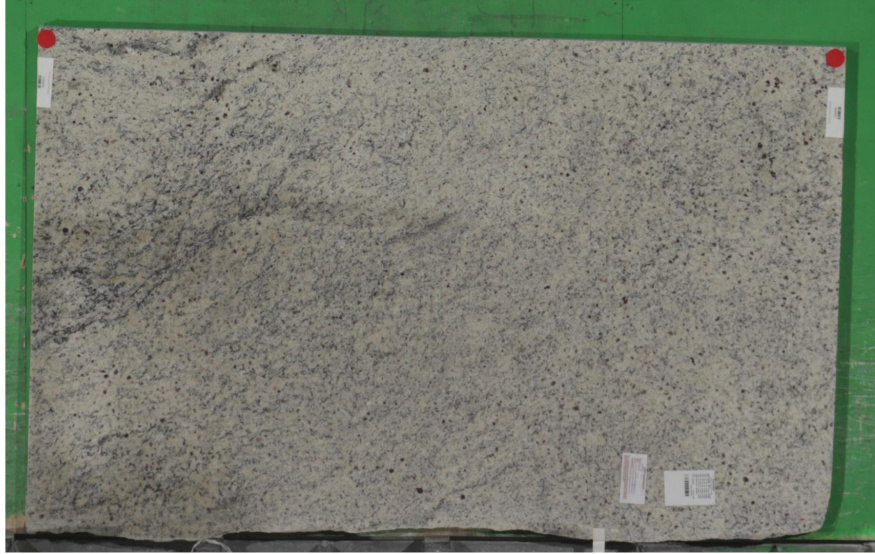

SF Real 3cm

Slab Details

Material	MSI Stone (AZ)
Usable Area	21.5 ft ²
Width	70.26"
Height	44.33"
Thickness	3 cm
Inventory ID	453593-1

TCF Southwest

Phone: 520-295-8925 Address: 5970 S Palo Verde Rd., Tucson, AZ 85706