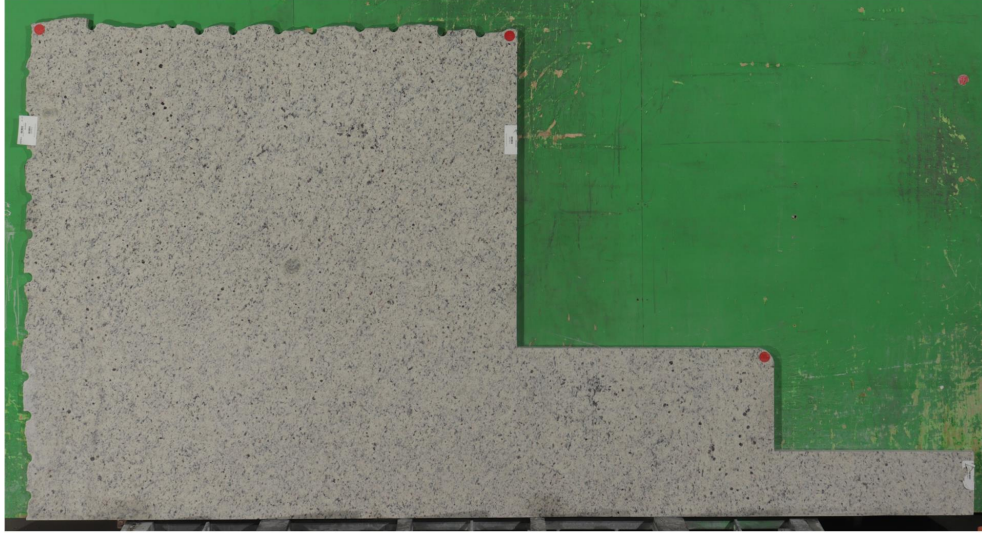

SF Real 3cm

Slab Details

Material	MSI Stone (AZ)
Usable Area	0 ft ²
Width	136.93"
Height	74.08"
Thickness	3 cm
Inventory ID	525764-2

TCF Southwest

Phone: 520-295-8925 Address: 5970 S Palo Verde Rd., Tuscon, AZ 85706