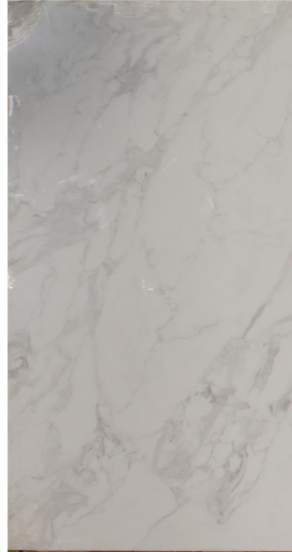

### Slab Details

---

Material	Stratus
Size	64" x 34" 14.9ft <sup>2</sup>
Thickness	3cm
Inventory ID	15312-1