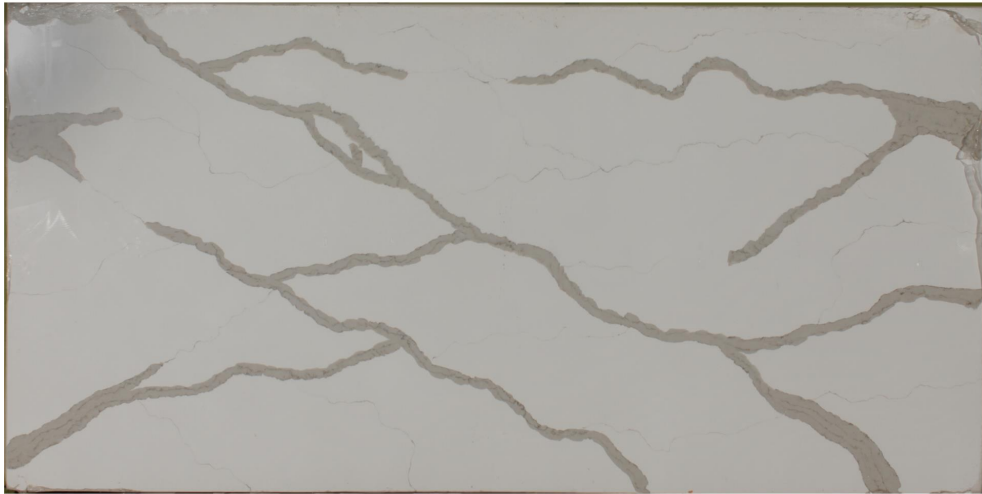

Calacatta Primo

Slab Details

Material	Stratus
Size	131" x 65" 59.3ft ²
Thickness	3cm
Inventory ID	14954

Solid Surface Solutions

Phone: 253-863-9282 Address: 1350 Thornton Ave SW Suite #102

solidsurfacesolutions.com