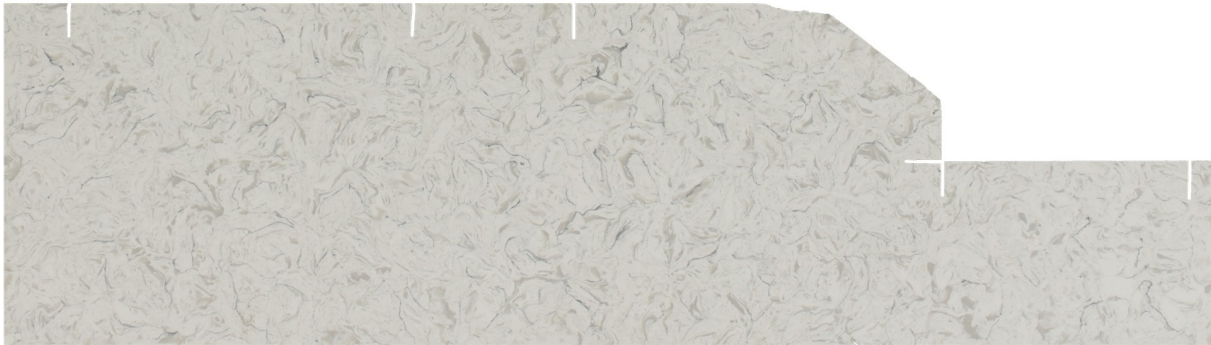

SOLIDSTONE

COUNTERTOPS

Landscape

Slab Details

Material	Quartz
Size	127" x 32" 0ft ²
Thickness	3 cm
Inventory ID	8278

Solid Stone Countertops

Phone: (204) 783-7827 Address: B1-1695 Sargent Avenue Winnipeg, MB R3H 0C4