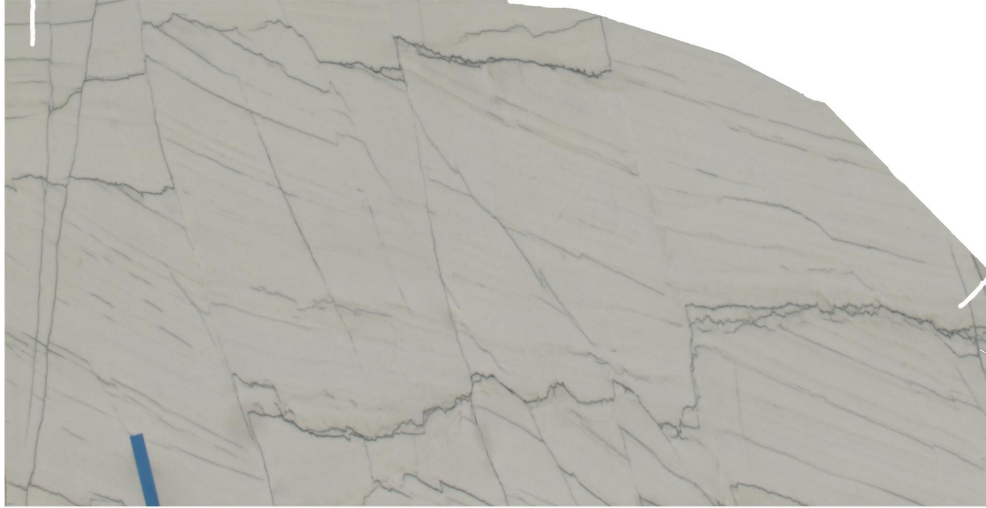

SOLIDSTONE

COUNTERTOPS

Yosemite

Slab Details

Material	Granite
Usable Area	13.6 ft ²
Width	71.76"
Height	36.95"
Thickness	3 cm
Inventory ID	5218

Solid Stone Countertops

Phone: (204) 783-7827 Address: B1-1695 Sargent Avenue Winnipeg, MB R3H 0C4