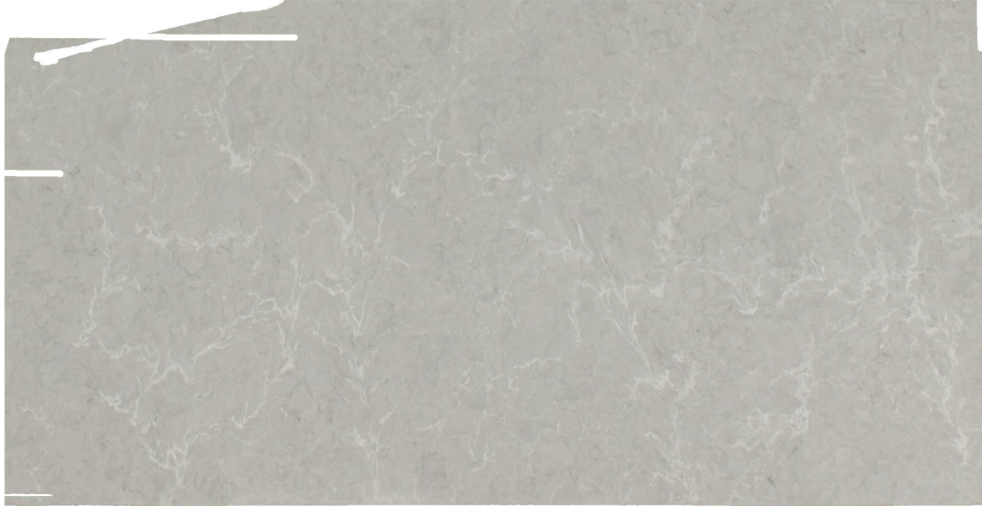

SOLIDSTONE

COUNTERTOPS

Nimbus Grey

Slab Details

Material	Quartz
Size	66" x 37" 16.3ft ²
Thickness	3 cm
Inventory ID	5443

Solid Stone Countertops

Phone: (204) 783-7827 Address: B1-1695 Sargent Avenue Winnipeg, MB R3H 0C4