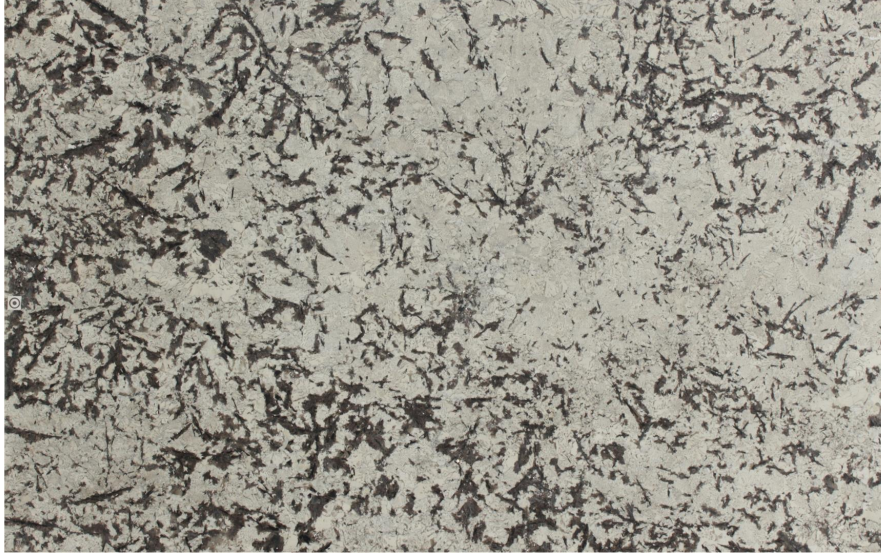

SOLIDSTONE

COUNTERTOPS

White Splendor

Slab Details

Material	Granite
Usable Area	69.3 ft ²
Width	126.53"
Height	79.09"
Thickness	3 cm
Inventory ID	4945

Solid Stone Countertops

Phone: (204) 783-7827 Address: B1-1695 Sargent Avenue Winnipeg, MB R3H 0C4