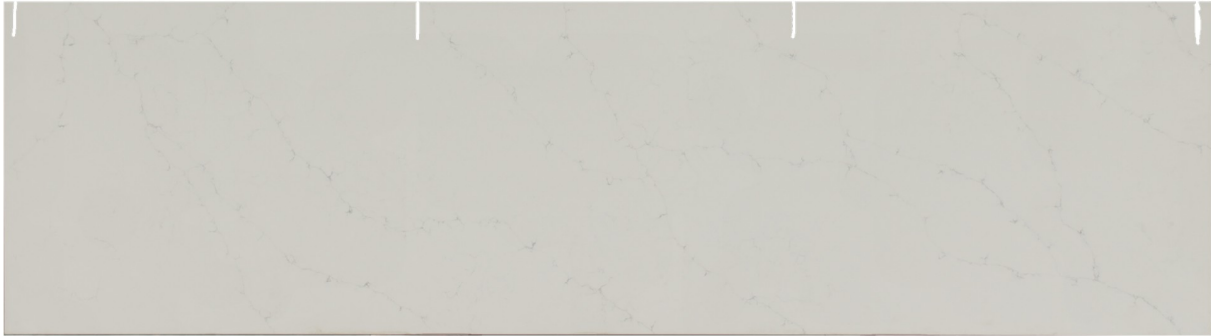

Sakura

Slab Details

Material	Quartz
Size	124" x 35" 27.9ft ²
Thickness	3 cm
Inventory ID	7242

Solid Stone Countertops

Phone: (204) 783-7827 Address: B1-1695 Sargent Avenue Winnipeg, MB R3H 0C4
