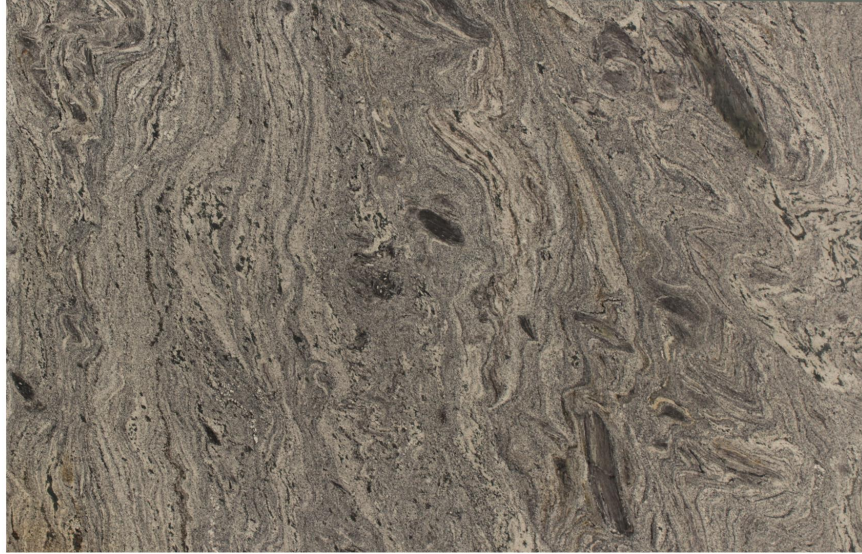

# SOLIDSTONE

COUNTERTOPS

## Waterfall

### Slab Details

---

Material	Granite
Usable Area	60.9 ft <sup>2</sup>
Width	117.29"
Height	75.29"
Thickness	3 cm
Inventory ID	2280