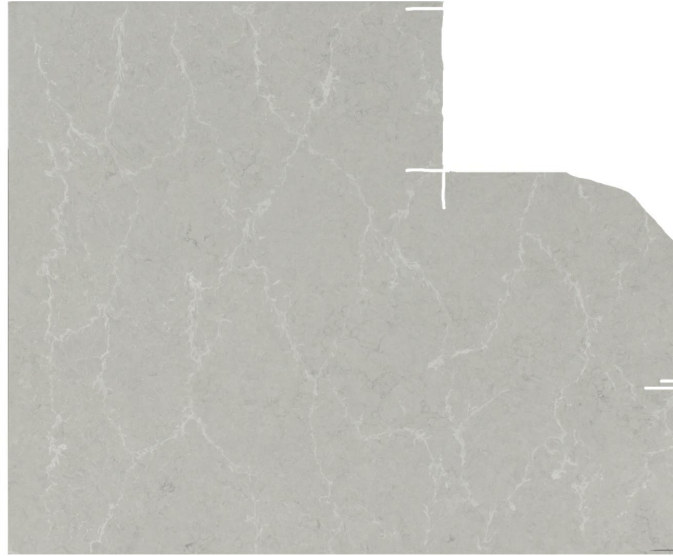

SOLIDSTONE

COUNTERTOPS

Nimbus Grey

Slab Details

Material	Quartz
Usable Area	27.8 ft ²
Width	77.64"
Height	63.74"
Thickness	3 cm
Inventory ID	5948

Solid Stone Countertops

Phone: (204) 783-7827 Address: B1-1695 Sargent Avenue Winnipeg, MB R3H 0C4