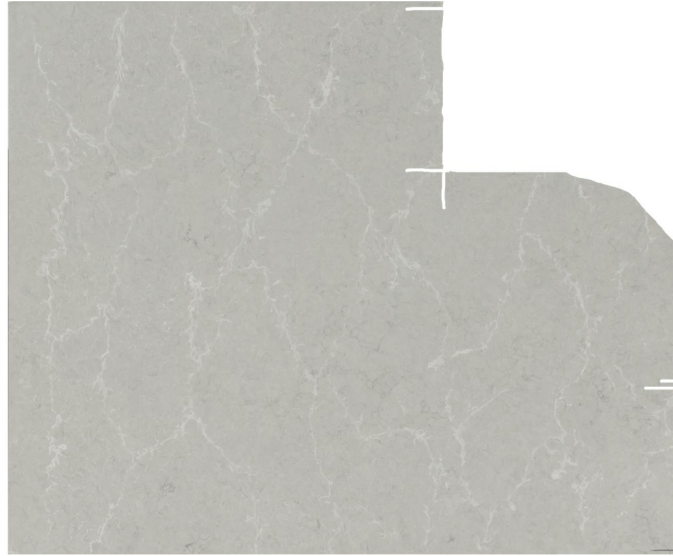

SOLIDSTONE

COUNTERTOPS

Nimbus Grey

Slab Details

Material	Quartz
Size	73" x 64" 27.8ft ²
Thickness	3 cm
Inventory ID	5948

Solid Stone Countertops

Phone: (204) 783-7827 Address: B1-1695 Sargent Avenue Winnipeg, MB R3H 0C4