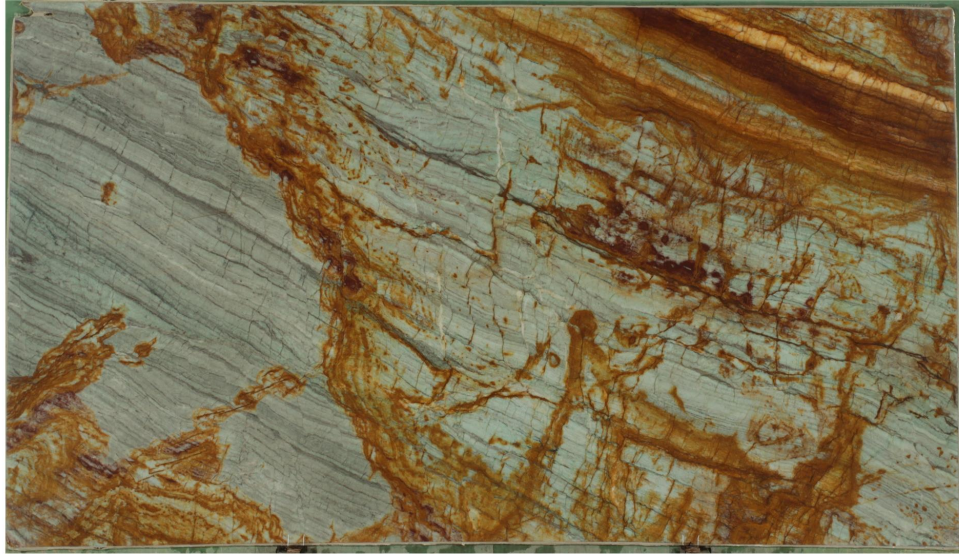

apache 2 cm

Slab Details

Material	Granite
Usable Area	64.6 ft ²
Width	127.55"
Height	73.46"
Thickness	2 cm
Inventory ID	2279

San Luis Marble

Phone: (805) 544-9133 Address: 5452 Edna Road, San Luis Obispo, CA 93401