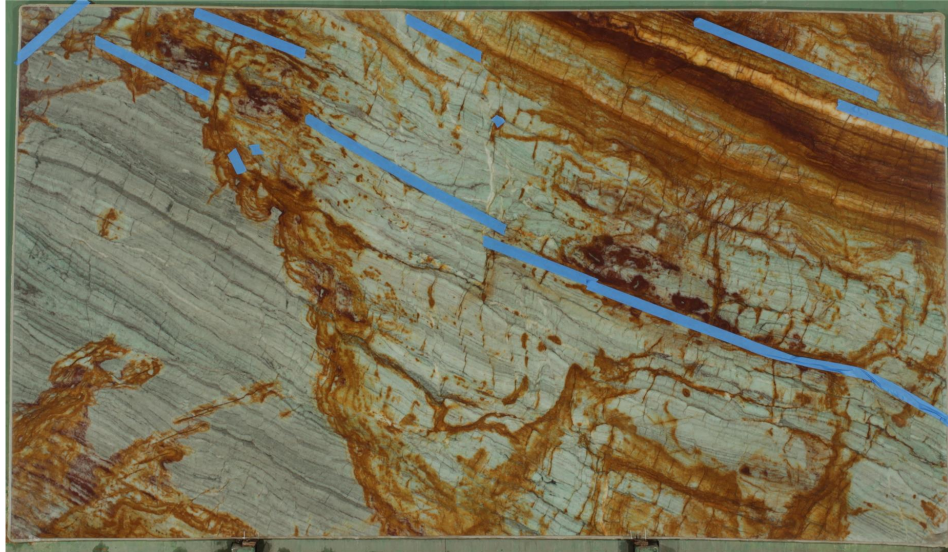

### Slab Details

---

Material	Granite
Usable Area	66.3 ft <sup>2</sup>
Width	128.54"
Height	74.8"
Thickness	2 cm
Inventory ID	2290

San Luis Marble

Phone: (805) 544-9133 Address: 5452 Edna Road, San Luis Obispo, CA 93401