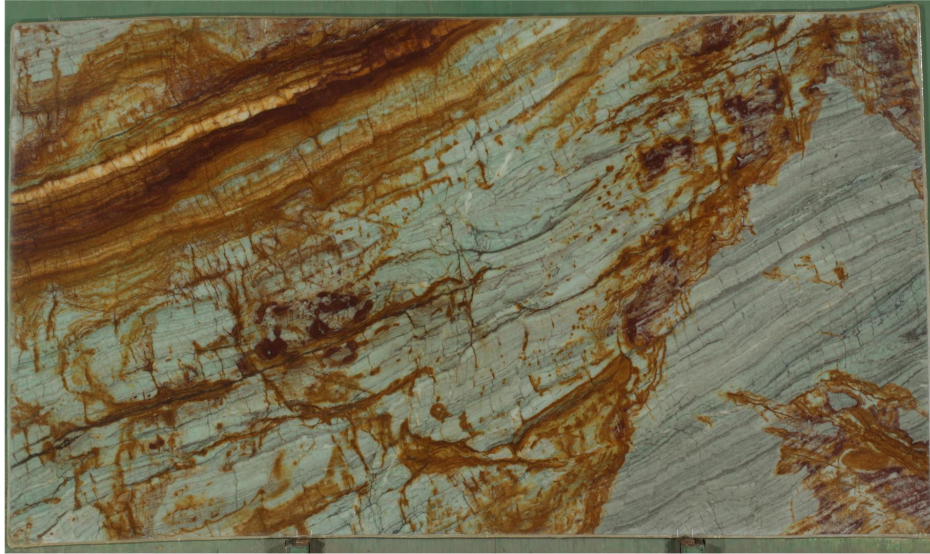

apache 2 cm

Slab Details

Material	Granite
Usable Area	67.3 ft ²
Width	128.26"
Height	76.07"
Thickness	2 cm
Inventory ID	2270

San Luis Marble

Phone: (805) 544-9133 Address: 5452 Edna Road, San Luis Obispo, CA 93401