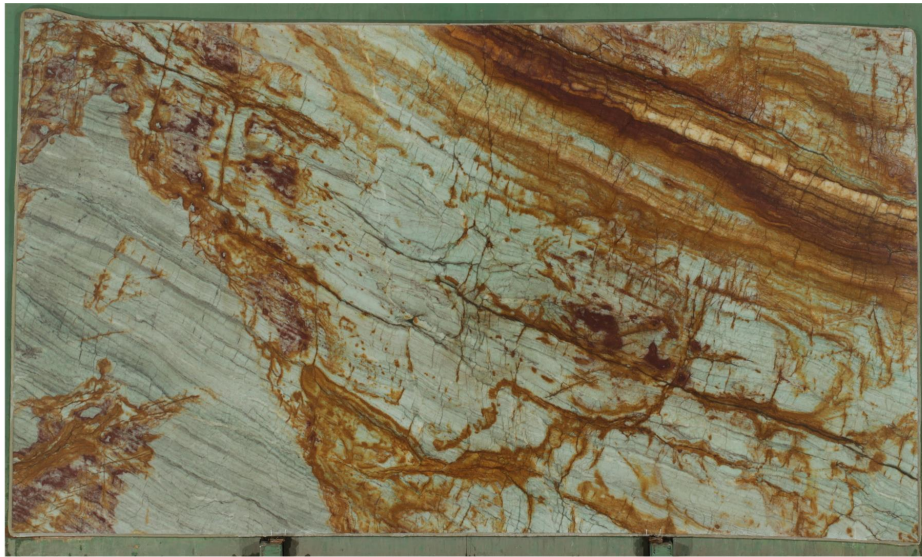

### Slab Details

---

Material	Granite
Usable Area	69 ft <sup>2</sup>
Width	129.38"
Height	77.29"
Thickness	2 cm
Inventory ID	2269

San Luis Marble

Phone: (805) 544-9133 Address: 5452 Edna Road, San Luis Obispo, CA 93401