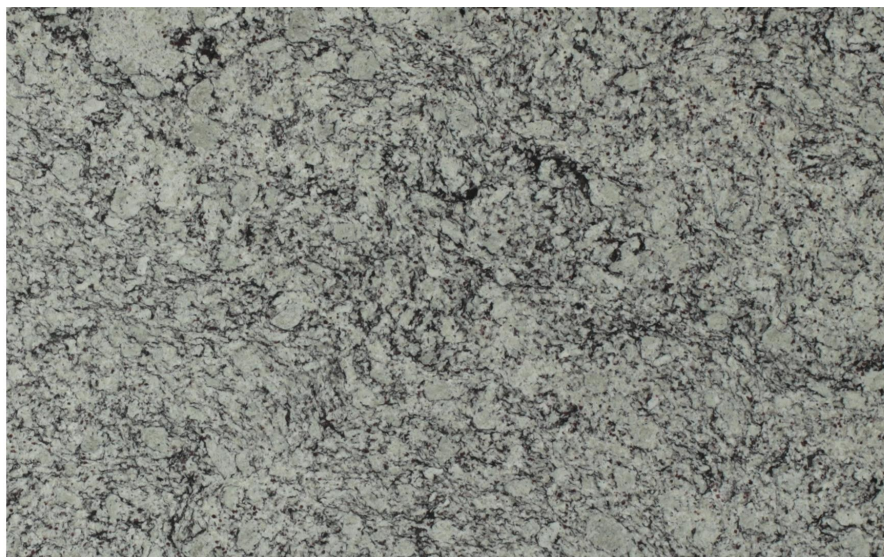

Ashen White 3 cm

Slab Details

Material	DalTile Natural Stone
Size	66" x 41" 0ft ²
Thickness	3 cm
Inventory ID	16169-1

San Luis Marble

Phone: (805) 544-9133 Address: 5452 Edna Road, San Luis Obispo, CA 93401