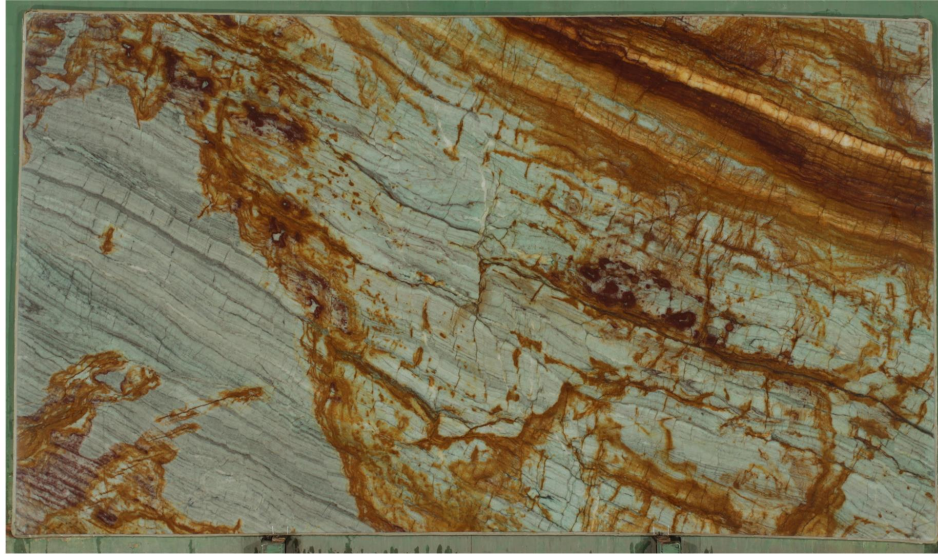

apache 2 cm

Slab Details

Material	Granite
Usable Area	68.1 ft ²
Width	129.54"
Height	76.2"
Thickness	2 cm
Inventory ID	2288

San Luis Marble

Phone: (805) 544-9133 Address: 5452 Edna Road, San Luis Obispo, CA 93401