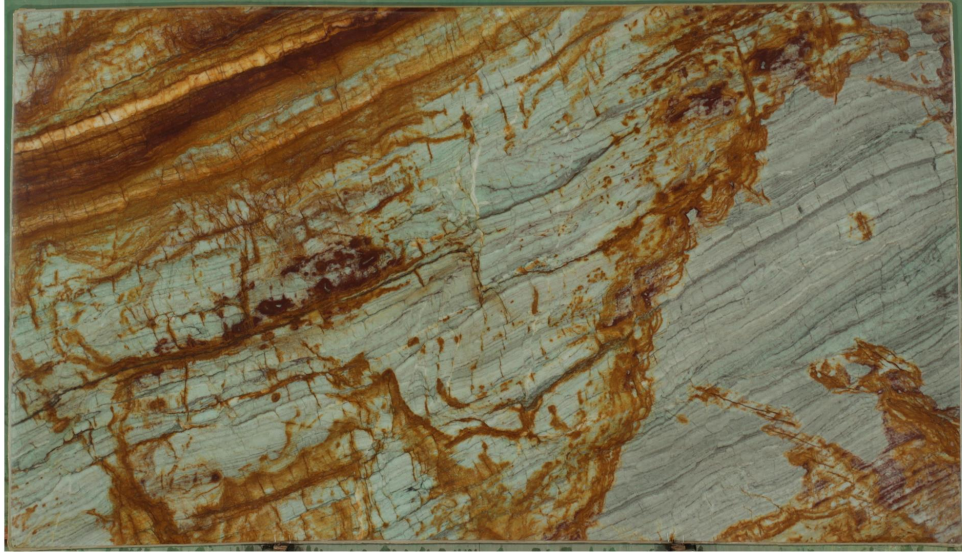

apache 2 cm

Slab Details

Material	Granite
Usable Area	65.3 ft ²
Width	128.57"
Height	73.67"
Thickness	2 cm
Inventory ID	2289

San Luis Marble

Phone: (805) 544-9133 Address: 5452 Edna Road, San Luis Obispo, CA 93401