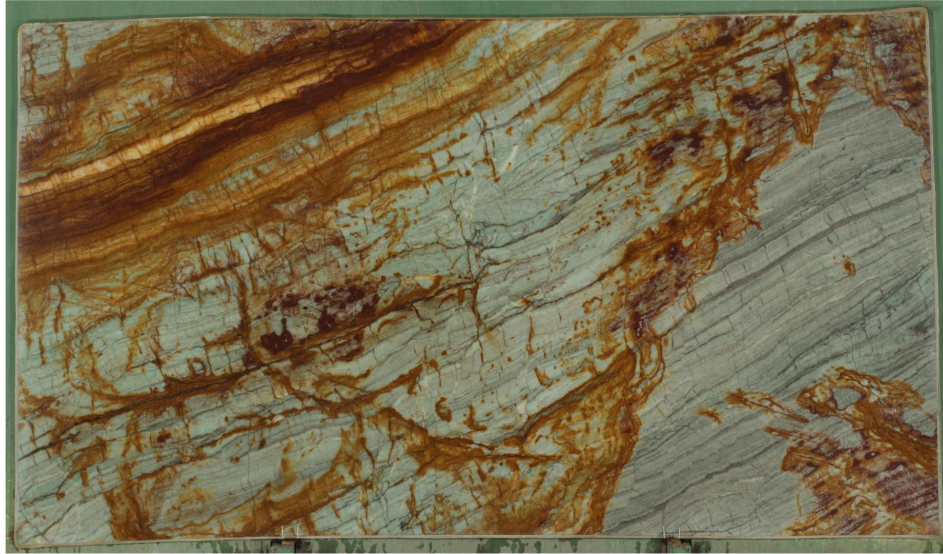

apache 2 cm

Slab Details

Material	Granite
Usable Area	63.1 ft ²
Width	129.82"
Height	76.07"
Thickness	2 cm
Inventory ID	2280

San Luis Marble

Phone: (805) 544-9133 Address: 5452 Edna Road, San Luis Obispo, CA 93401