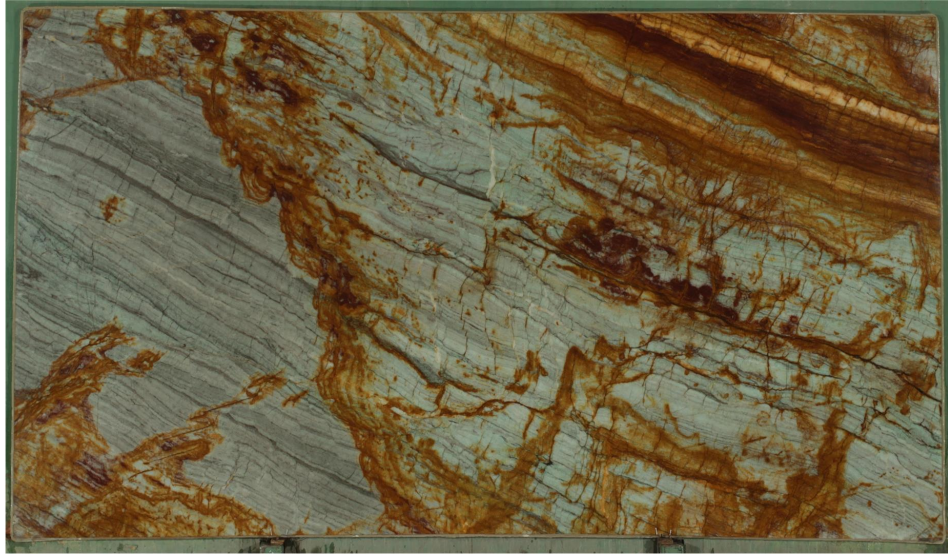

apache 2 cm

Slab Details

Material	Granite
Usable Area	67.3 ft ²
Width	129.54"
Height	75.36"
Thickness	2 cm
Inventory ID	2292

San Luis Marble

Phone: (805) 544-9133 Address: 5452 Edna Road, San Luis Obispo, CA 93401