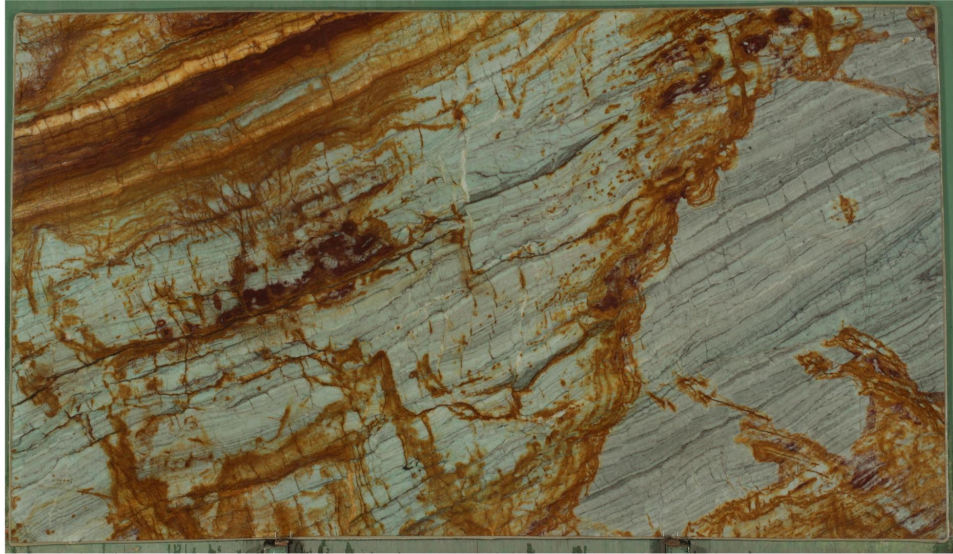

### Slab Details

---

Material	Granite
Usable Area	66.9 ft <sup>2</sup>
Width	129.38"
Height	74.92"
Thickness	2 cm
Inventory ID	2291

San Luis Marble

Phone: (805) 544-9133 Address: 5452 Edna Road, San Luis Obispo, CA 93401