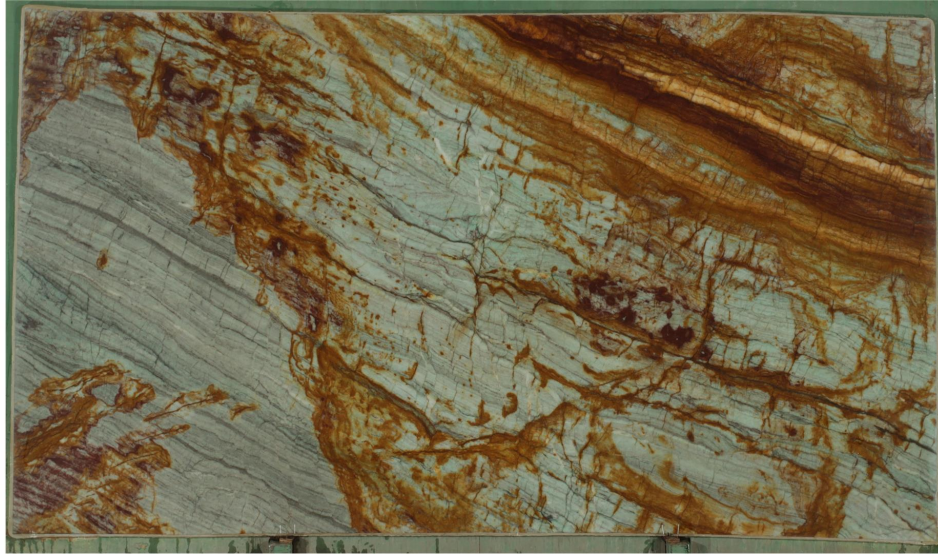

### Slab Details

---

Material	Granite
Usable Area	67.4 ft <sup>2</sup>
Width	128.82"
Height	75.79"
Thickness	2 cm
Inventory ID	2285

San Luis Marble

Phone: (805) 544-9133 Address: 5452 Edna Road, San Luis Obispo, CA 93401