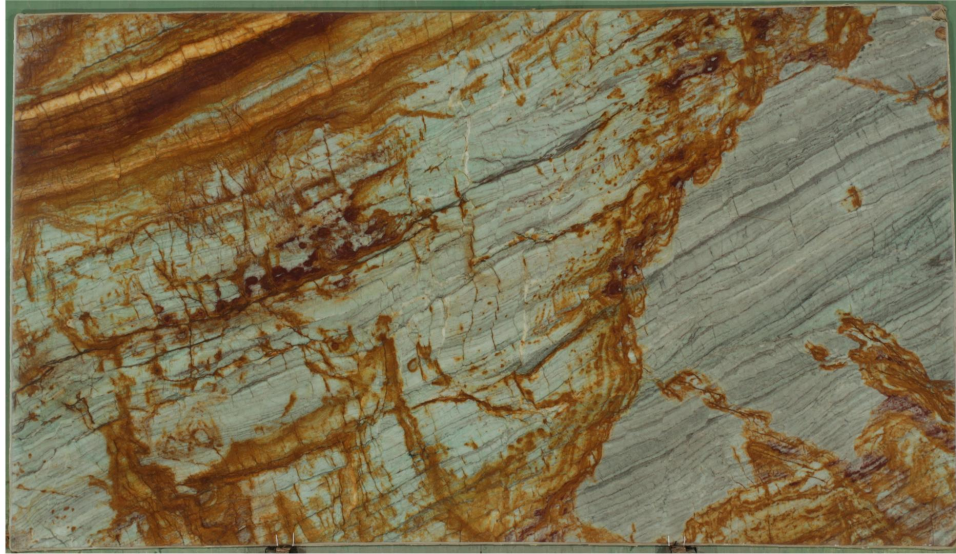

### Slab Details

---

Material	Granite
Usable Area	60.1 ft <sup>2</sup>
Width	128.11"
Height	74.08"
Thickness	2 cm
Inventory ID	2278

San Luis Marble

Phone: (805) 544-9133 Address: 5452 Edna Road, San Luis Obispo, CA 93401