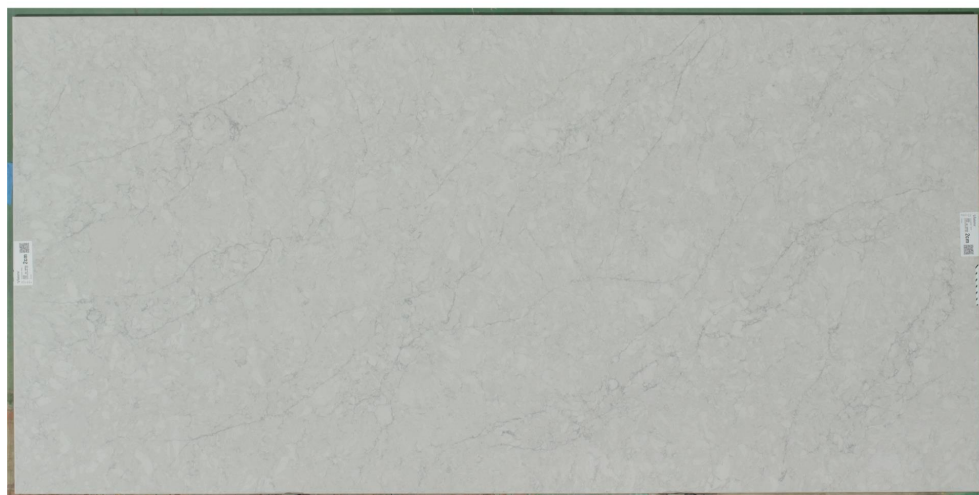

Aura 2 cm

Slab Details

Material	LX Viatera
Usable Area	52 ft ²
Width	132.92"
Height	66.48"
Thickness	2 cm
Inventory ID	15507

San Luis Marble

Phone: (805) 544-9133 Address: 5452 Edna Road, San Luis Obispo, CA 93401