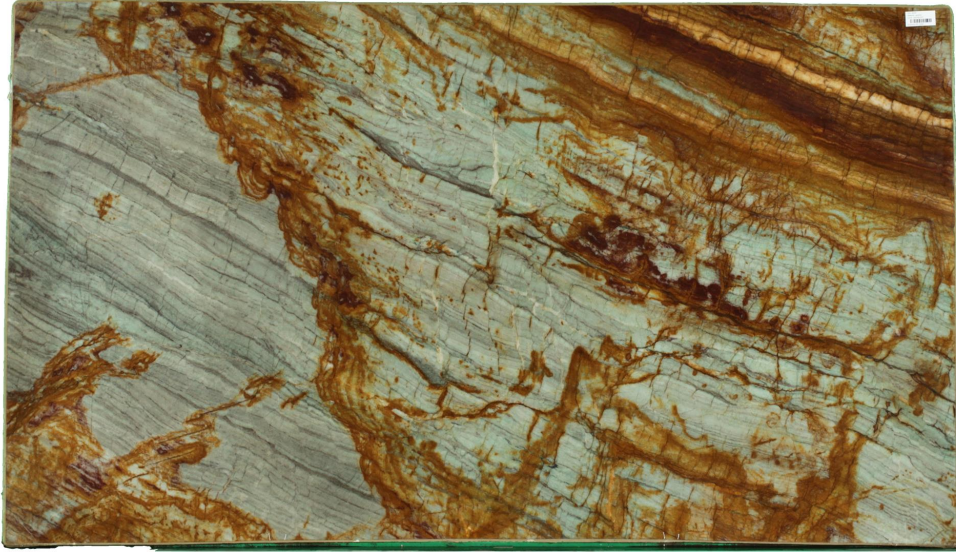

### Slab Details

---

Material	Granite
Size	124" x 73" 0ft <sup>2</sup>
Thickness	2 cm
Inventory ID	2292

San Luis Marble

Phone: (805) 544-9133 Address: 5452 Edna Road, San Luis Obispo, CA 93401

---

SLMARBLE.COM