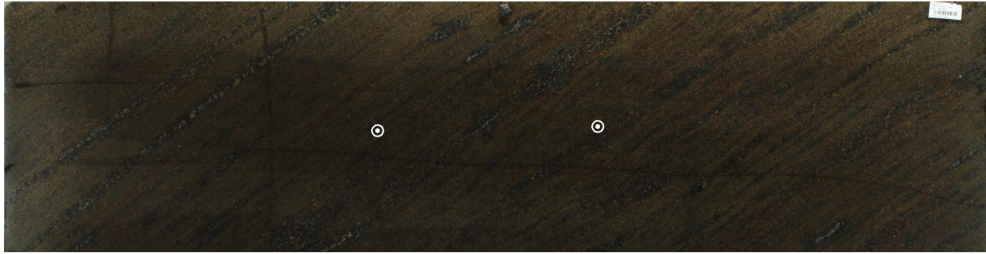

atlantic green 2 cm

### Slab Details

---

Material	Granite
Size	120" x 30" 0ft <sup>2</sup>
Thickness	2 cm
Inventory ID	2426-1

San Luis Marble

Phone: (805) 544-9133 Address: 5452 Edna Road, San Luis Obispo, CA 93401

---

SLMARBLE.COM