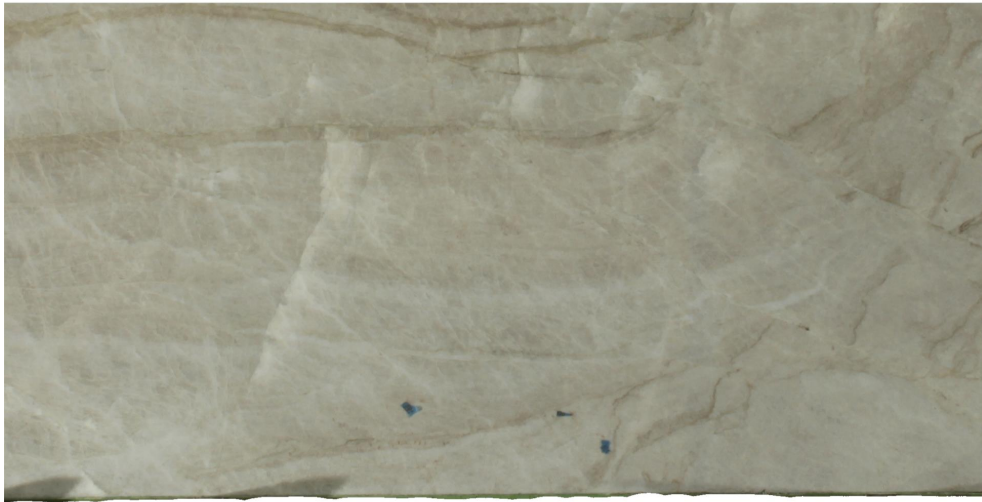

Taj Mahal

Slab Details

Material	Quartzite
Size	64" x 33" 14.2ft ²
Thickness	
Inventory ID	210965-1

ROCKY MOUNTAIN STONE

Phone: (505) 317-4109 Address: 4741 Pan Amer. Fwy NE Albuquerque, NM 87109

www.rmstone.com