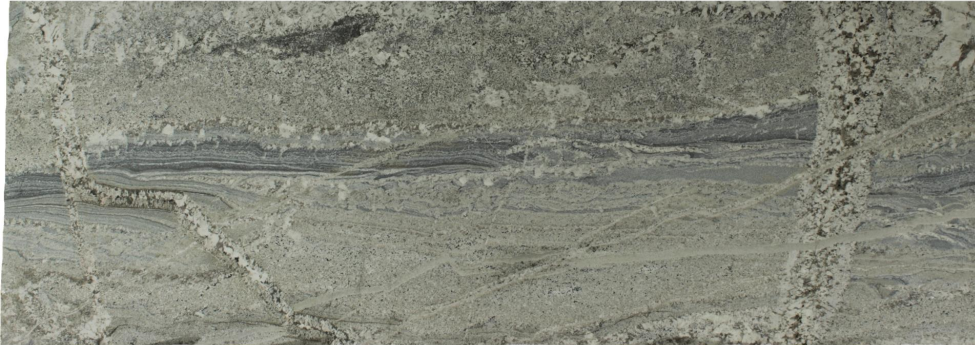

Monte Cristo

Slab Details

Material	Granite
Size	129" x 45" 39.6ft ²
Thickness	3 cm
Inventory ID	HD210135-1

ROCKY MOUNTAIN STONE

Phone: (505) 317-4109 Address: 4741 Pan Amer. Fwy NE Albuquerque, NM 87109

www.rmstone.com