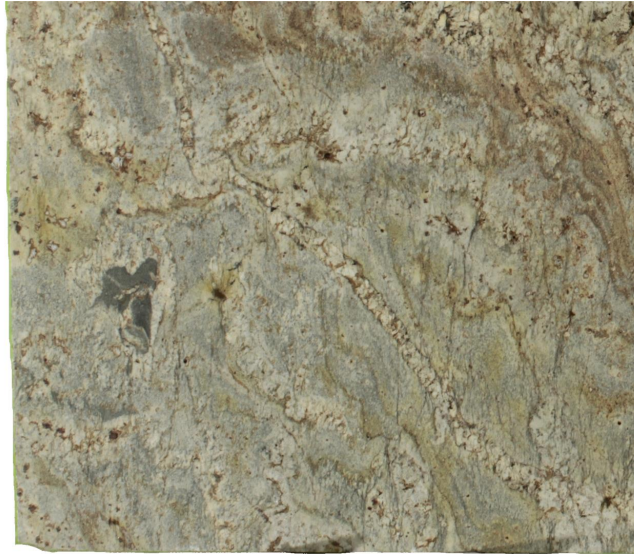

Typhoon Bordeaux

Slab Details

Material	Granite
Size	52" x 45" 15.9ft ²
Thickness	3 cm
Inventory ID	S0211364-1-1

ROCKY MOUNTAIN STONE

Phone: (505) 317-4109 Address: 4741 Pan Amer. Fwy NE Albuquerque, NM 87109