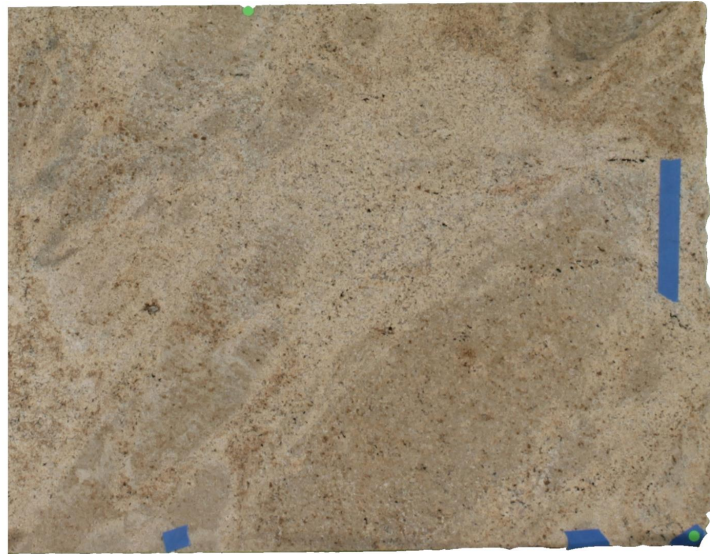

Madura Gold

Slab Details

Material	Granite
Size	49" x 38" 12.2ft ²
Thickness	
Inventory ID	Sunset-3550-1

ROCKY MOUNTAIN STONE

Phone: (505) 317-4109 Address: 4741 Pan Amer. Fwy NE Albuquerque, NM 87109

www.rmstone.com