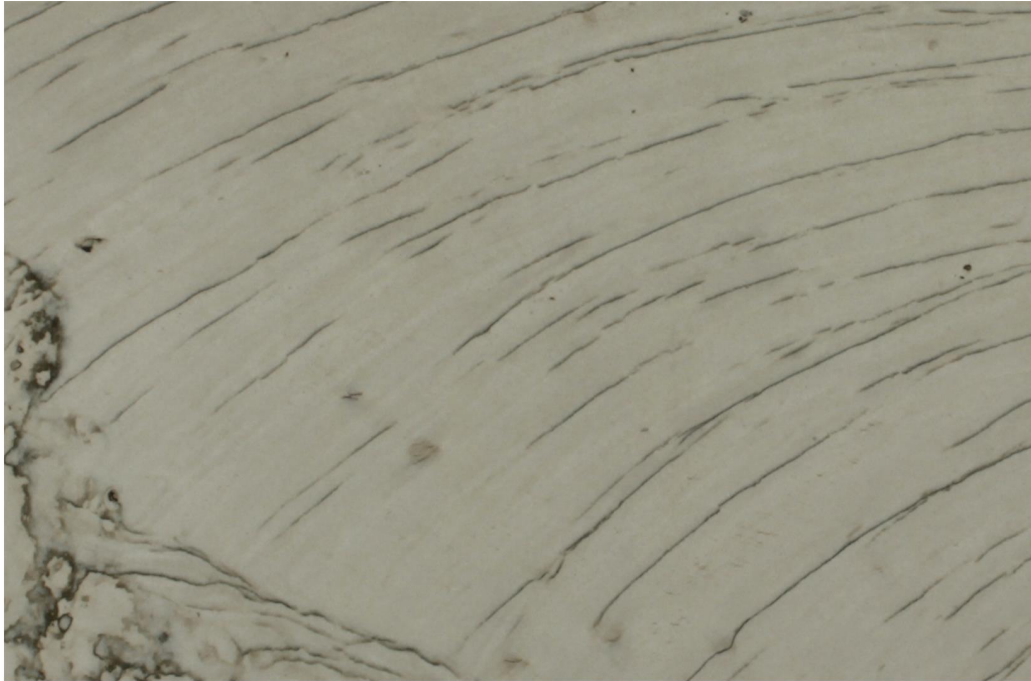

Calacutta

Slab Details

Material	Quartzite
Size	53" x 35" 12.9ft ²
Thickness	3 cm
Inventory ID	190443-1

ROCKY MOUNTAIN STONE

Phone: (505) 317-4109 Address: 4741 Pan Amer. Fwy NE Albuquerque, NM 87109

www.rmstone.com