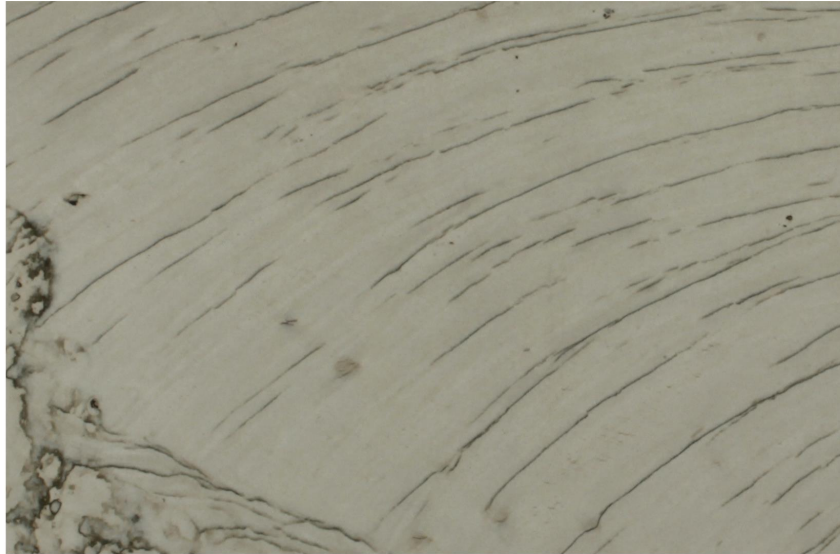

Calacutta

Slab Details

Material	Quartzite
Size	53" x 35" 12.9ft ²
Thickness	3 cm
Inventory ID	190443-1

ROCKY MOUNTAIN STONE

Phone: (505) 317-4109 Address: 4741 Pan Amer. Fwy NE Albuquerque, NM 87109

www.rmstone.com