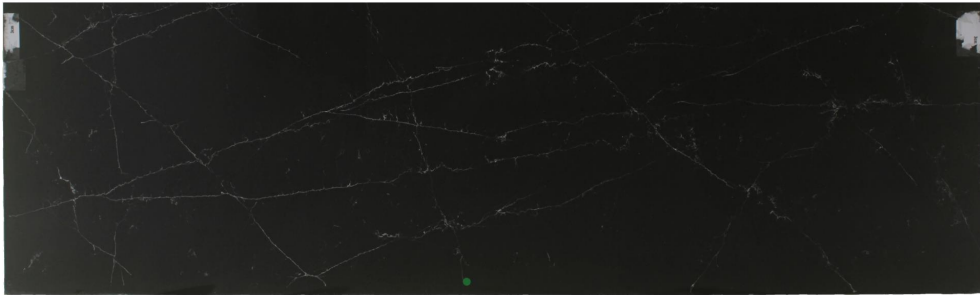

Capricorn

Slab Details

Material	Quartz
Size	127" x 38" 25.8ft ²
Thickness	3 cm
Inventory ID	HD240147-1

ROCKY MOUNTAIN STONE

Phone: (505) 317-4109 Address: 4741 Pan Amer. Fwy NE Albuquerque, NM 87109

www.rmstone.com