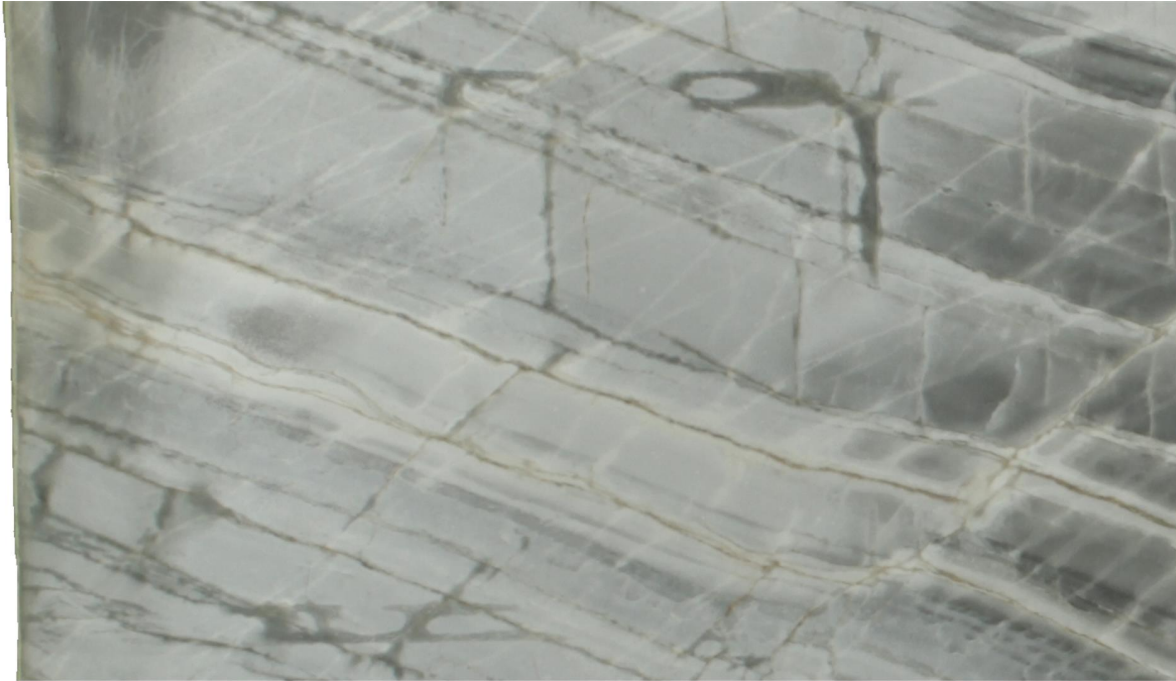

## Beverly Blue

### Slab Details

---

Material	Quartzite
Size	43" x 25" 7.2ft <sup>2</sup>
Thickness	3 cm
Inventory ID	S0210922-1-1