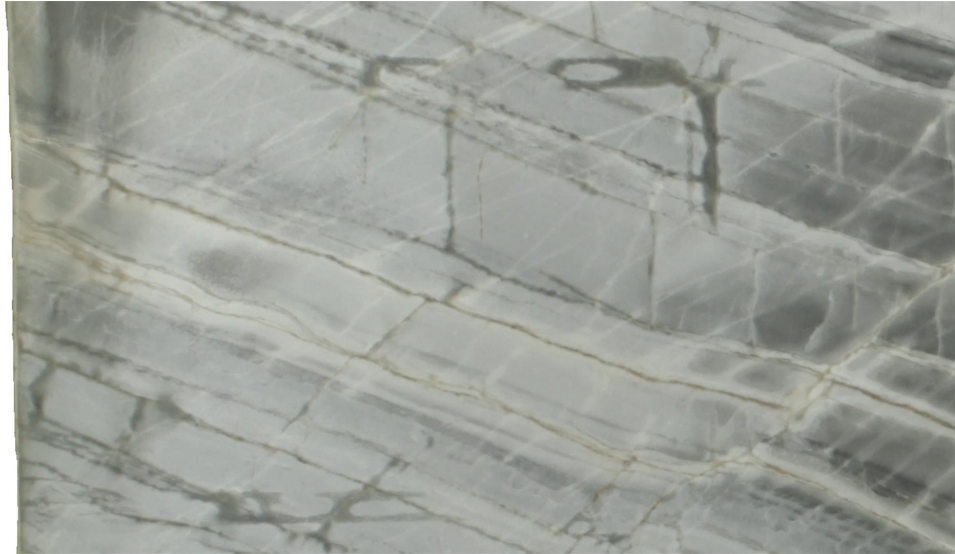

Beverly Blue

Slab Details

Material	Quartzite
Size	43" x 25" 7.2ft ²
Thickness	3 cm
Inventory ID	S0210922-1-1

ROCKY MOUNTAIN STONE

Phone: (505) 317-4109 Address: 4741 Pan Amer. Fwy NE Albuquerque, NM 87109